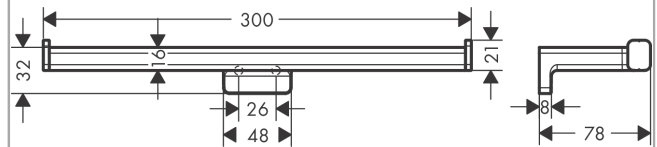

AddStoris

Toilet paper holder double

Surfaces: **Matt Black** Article Number: **41748670**

Description

product features

- wall-mounted
- material: metal
- with mounting material
- concealed fastening
- drilling distance: 26 mm
- diameter drill hole: 6 mm
- for 2 paper rolls

Design awards

reddot winner 2021

Product image

Scale drawing

AddStoris
Toilet paper holder double
Surfaces: **Matt Black** Article Number: **41748670**

Exploded Drawing

Year of production: >04/21

AddStoris
Toilet paper holder double
 Surfaces: **Matt Black** Article Number: **41748670**