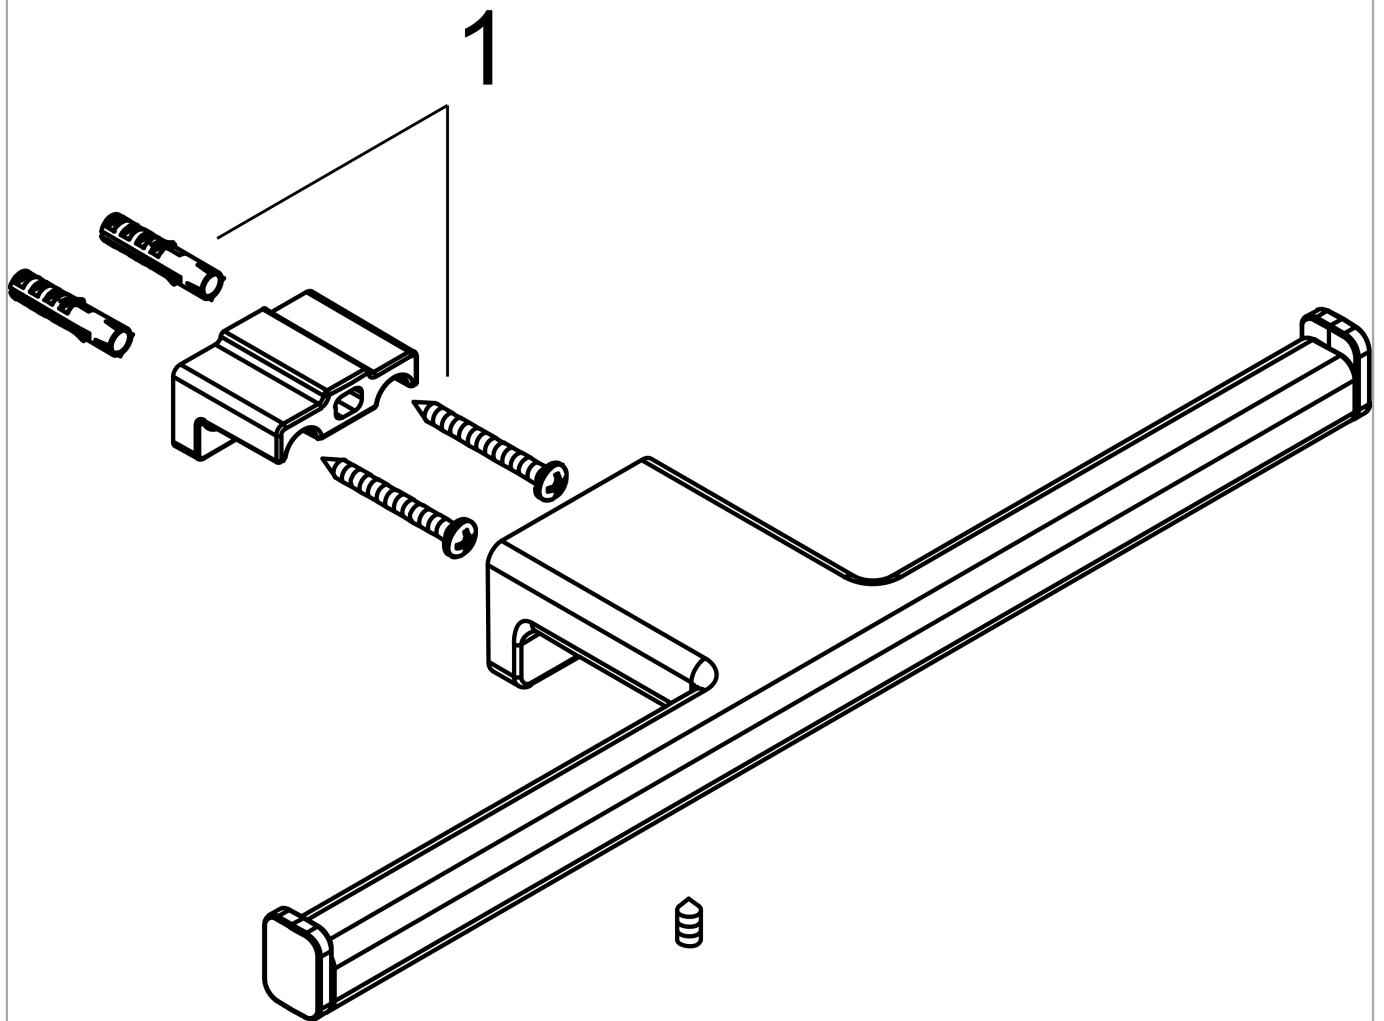

AddStoris

Toilet paper holder double

Surfaces: **Matt Black** Article Number: **41748670**

Description

product features

- wall-mounted
- material: metal
- with mounting material
- concealed fastening
- drilling distance: 26 mm
- diameter drill hole: 6 mm
- for 2 paper rolls

Design awards

reddot winner 2021

Product image

Scale drawing

AddStoris
Toilet paper holder double
Surfaces: **Matt Black** Article Number: **41748670**

Exploded Drawing

Year of production: >04/21

AddStoris
Toilet paper holder double
 Surfaces: **Matt Black** Article Number: **41748670**